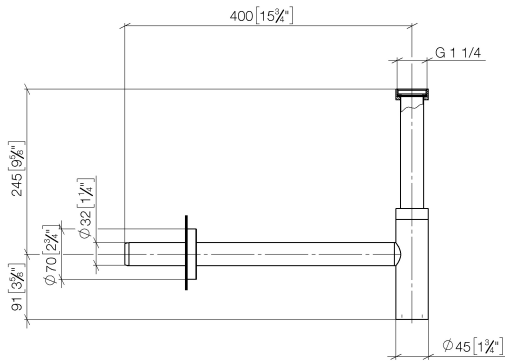

10 060 970

• rosette Ø 70 mm

Fits: LULU, TARA, LISSÉ, VAIA, META

	Dark Chrome	10 060 970-19
	Chrome	10 060 970-00
	Brushed Platinum	10 060 970-06
	Platinum	10 060 970-08
	Durabress (23kt Gold)	10 060 970-09
	Light Gold	10 060 970-26
	Brushed Light Gold	10 060 970-27
	Brushed Durabress (23kt Gold)	10 060 970-28
	Matte Black	10 060 970-33
	Brushed Bronze	10 060 970-42
	Brushed Champagne (22kt Gold)	10 060 970-46
	Champagne (22kt Gold)	10 060 970-47
	Brushed Chrome	10 060 970-93
	Brushed Dark Platinum	10 060 970-99

10 060 970

mm [inches]

10 060 970

Parts for other
finishes can be found
here: [Chrome](#)